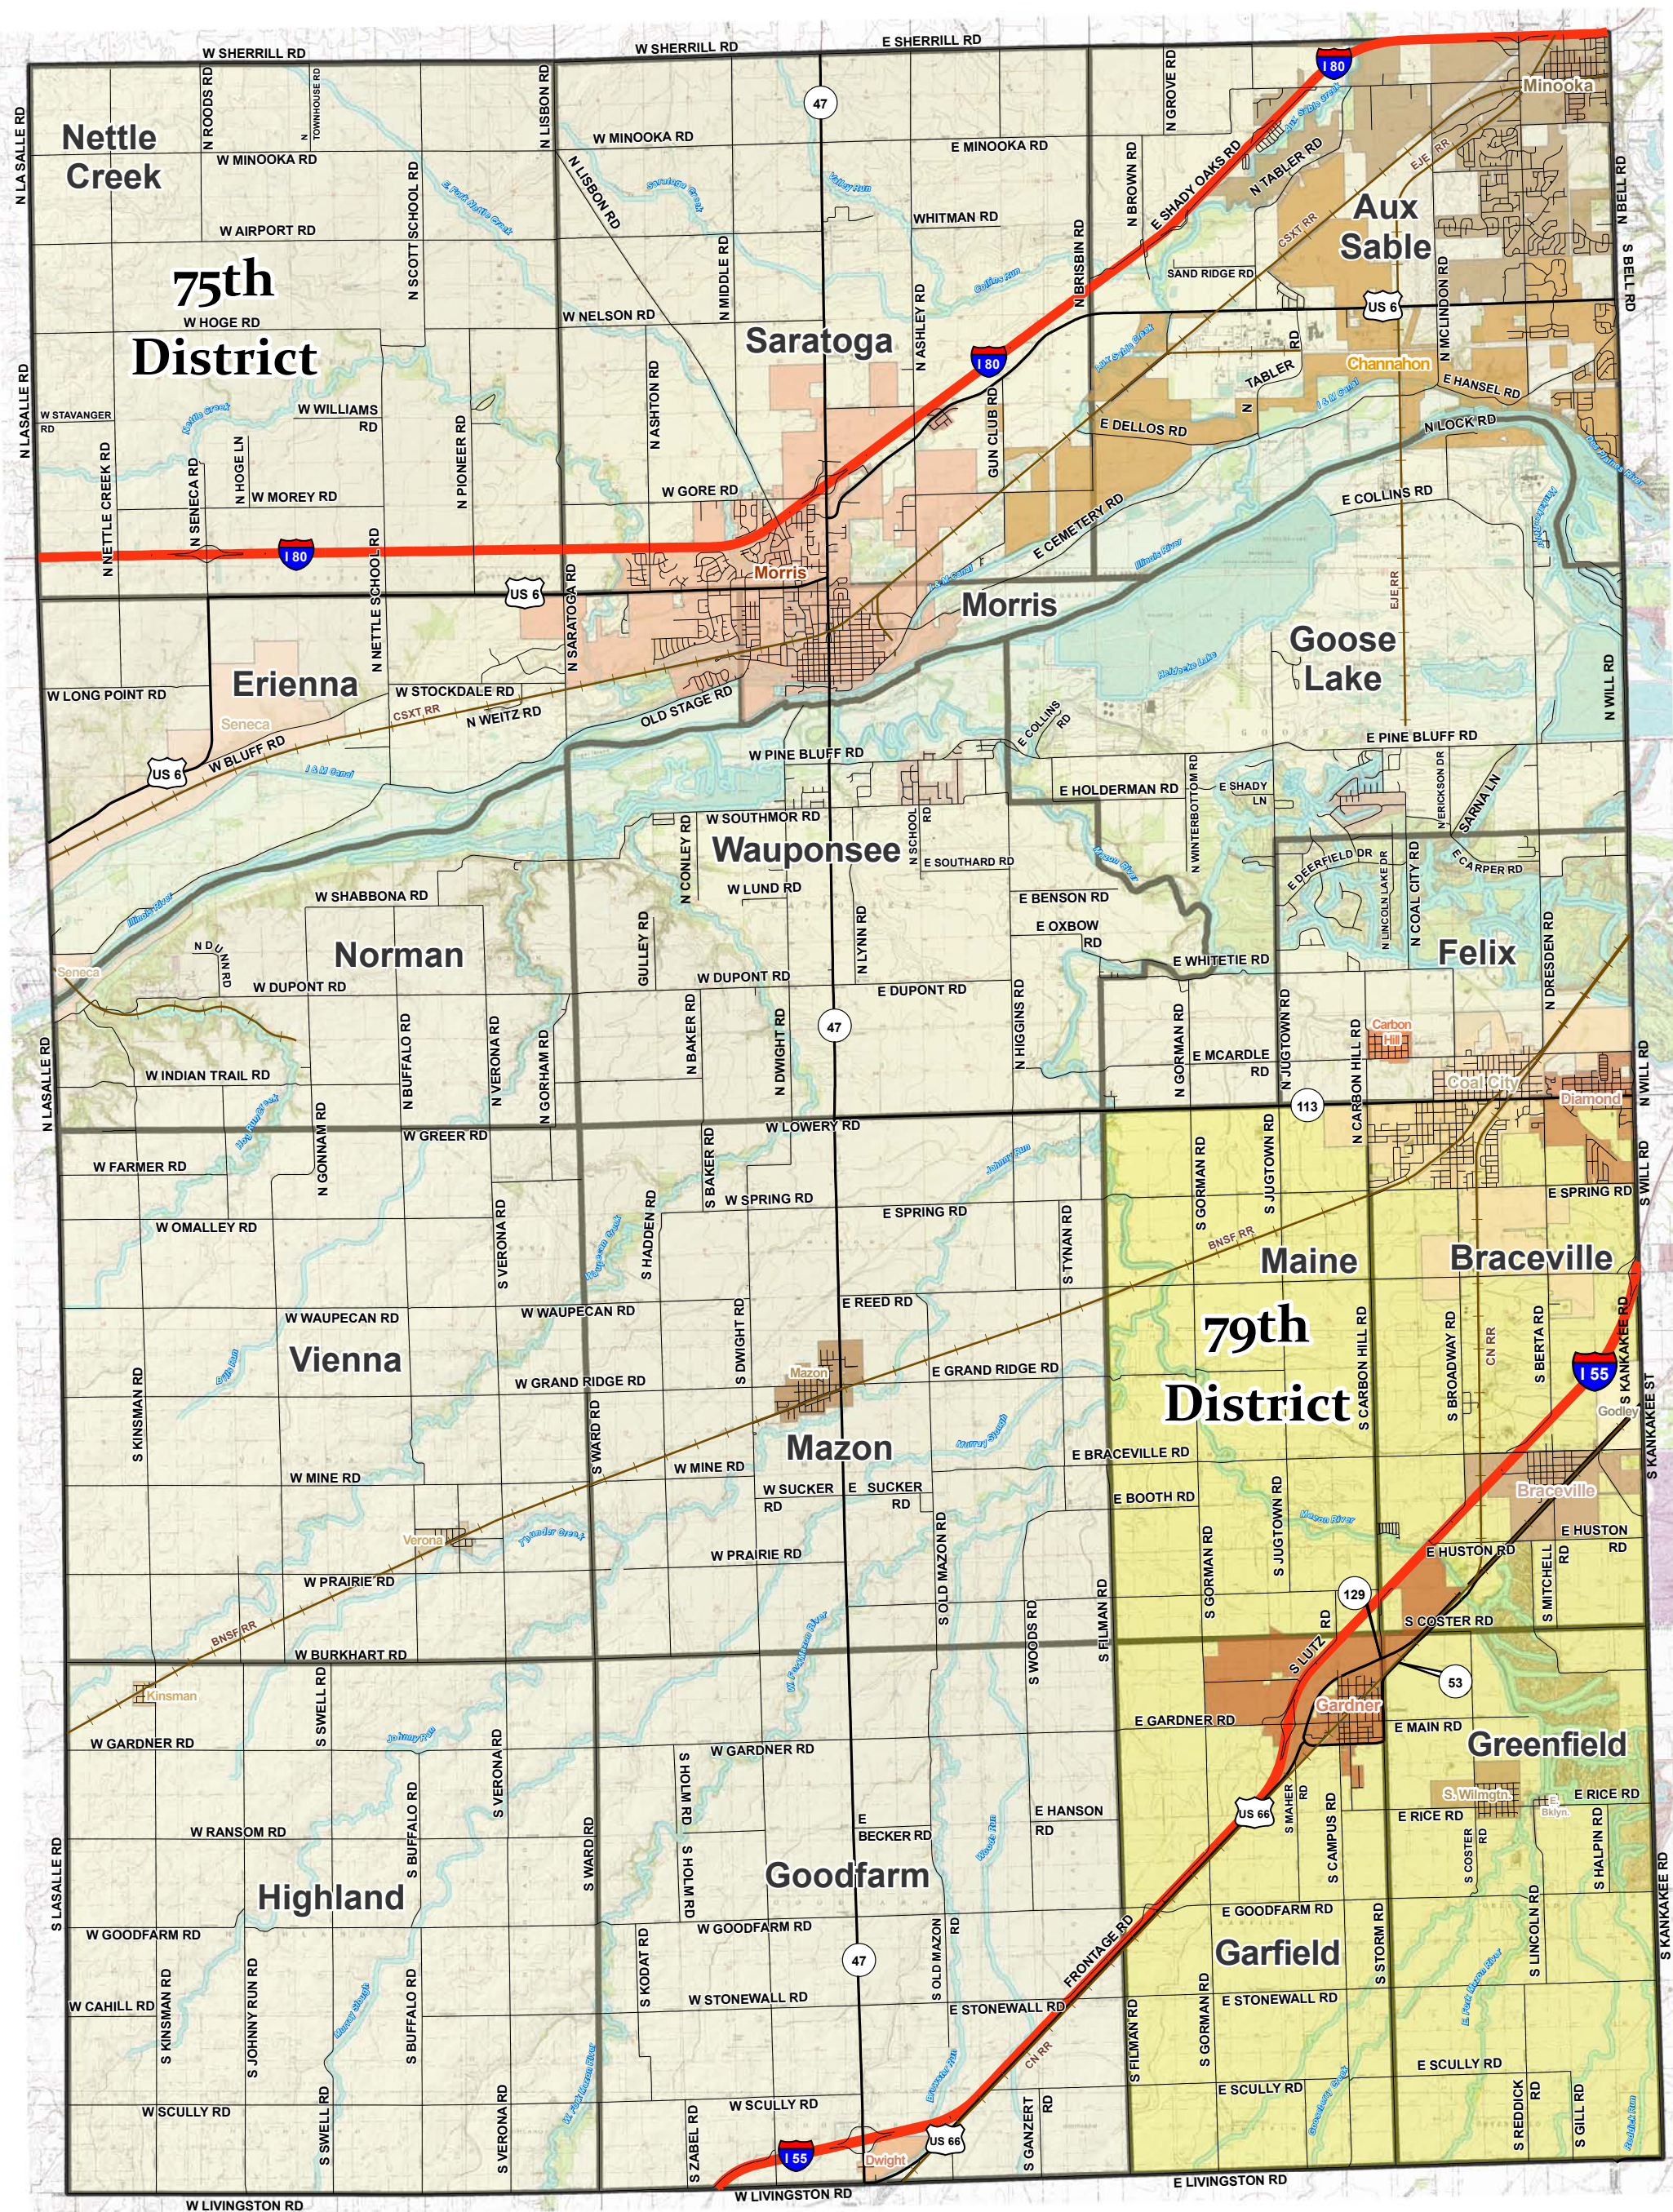

State Representative Districts

In Grundy County, Illinois

0 0.5 1 2 3 4 Miles

This Map is a representation of original data and should only be used as a general reference map. Also, map is periodically updated and is as current as the date on the map.

Legend

Rep. Districts (2011)	Political Townships	Roads
District_N	Lakes_Rivers_Streams	US and State Highways
75th	Rail Roads	Interstates
79th		